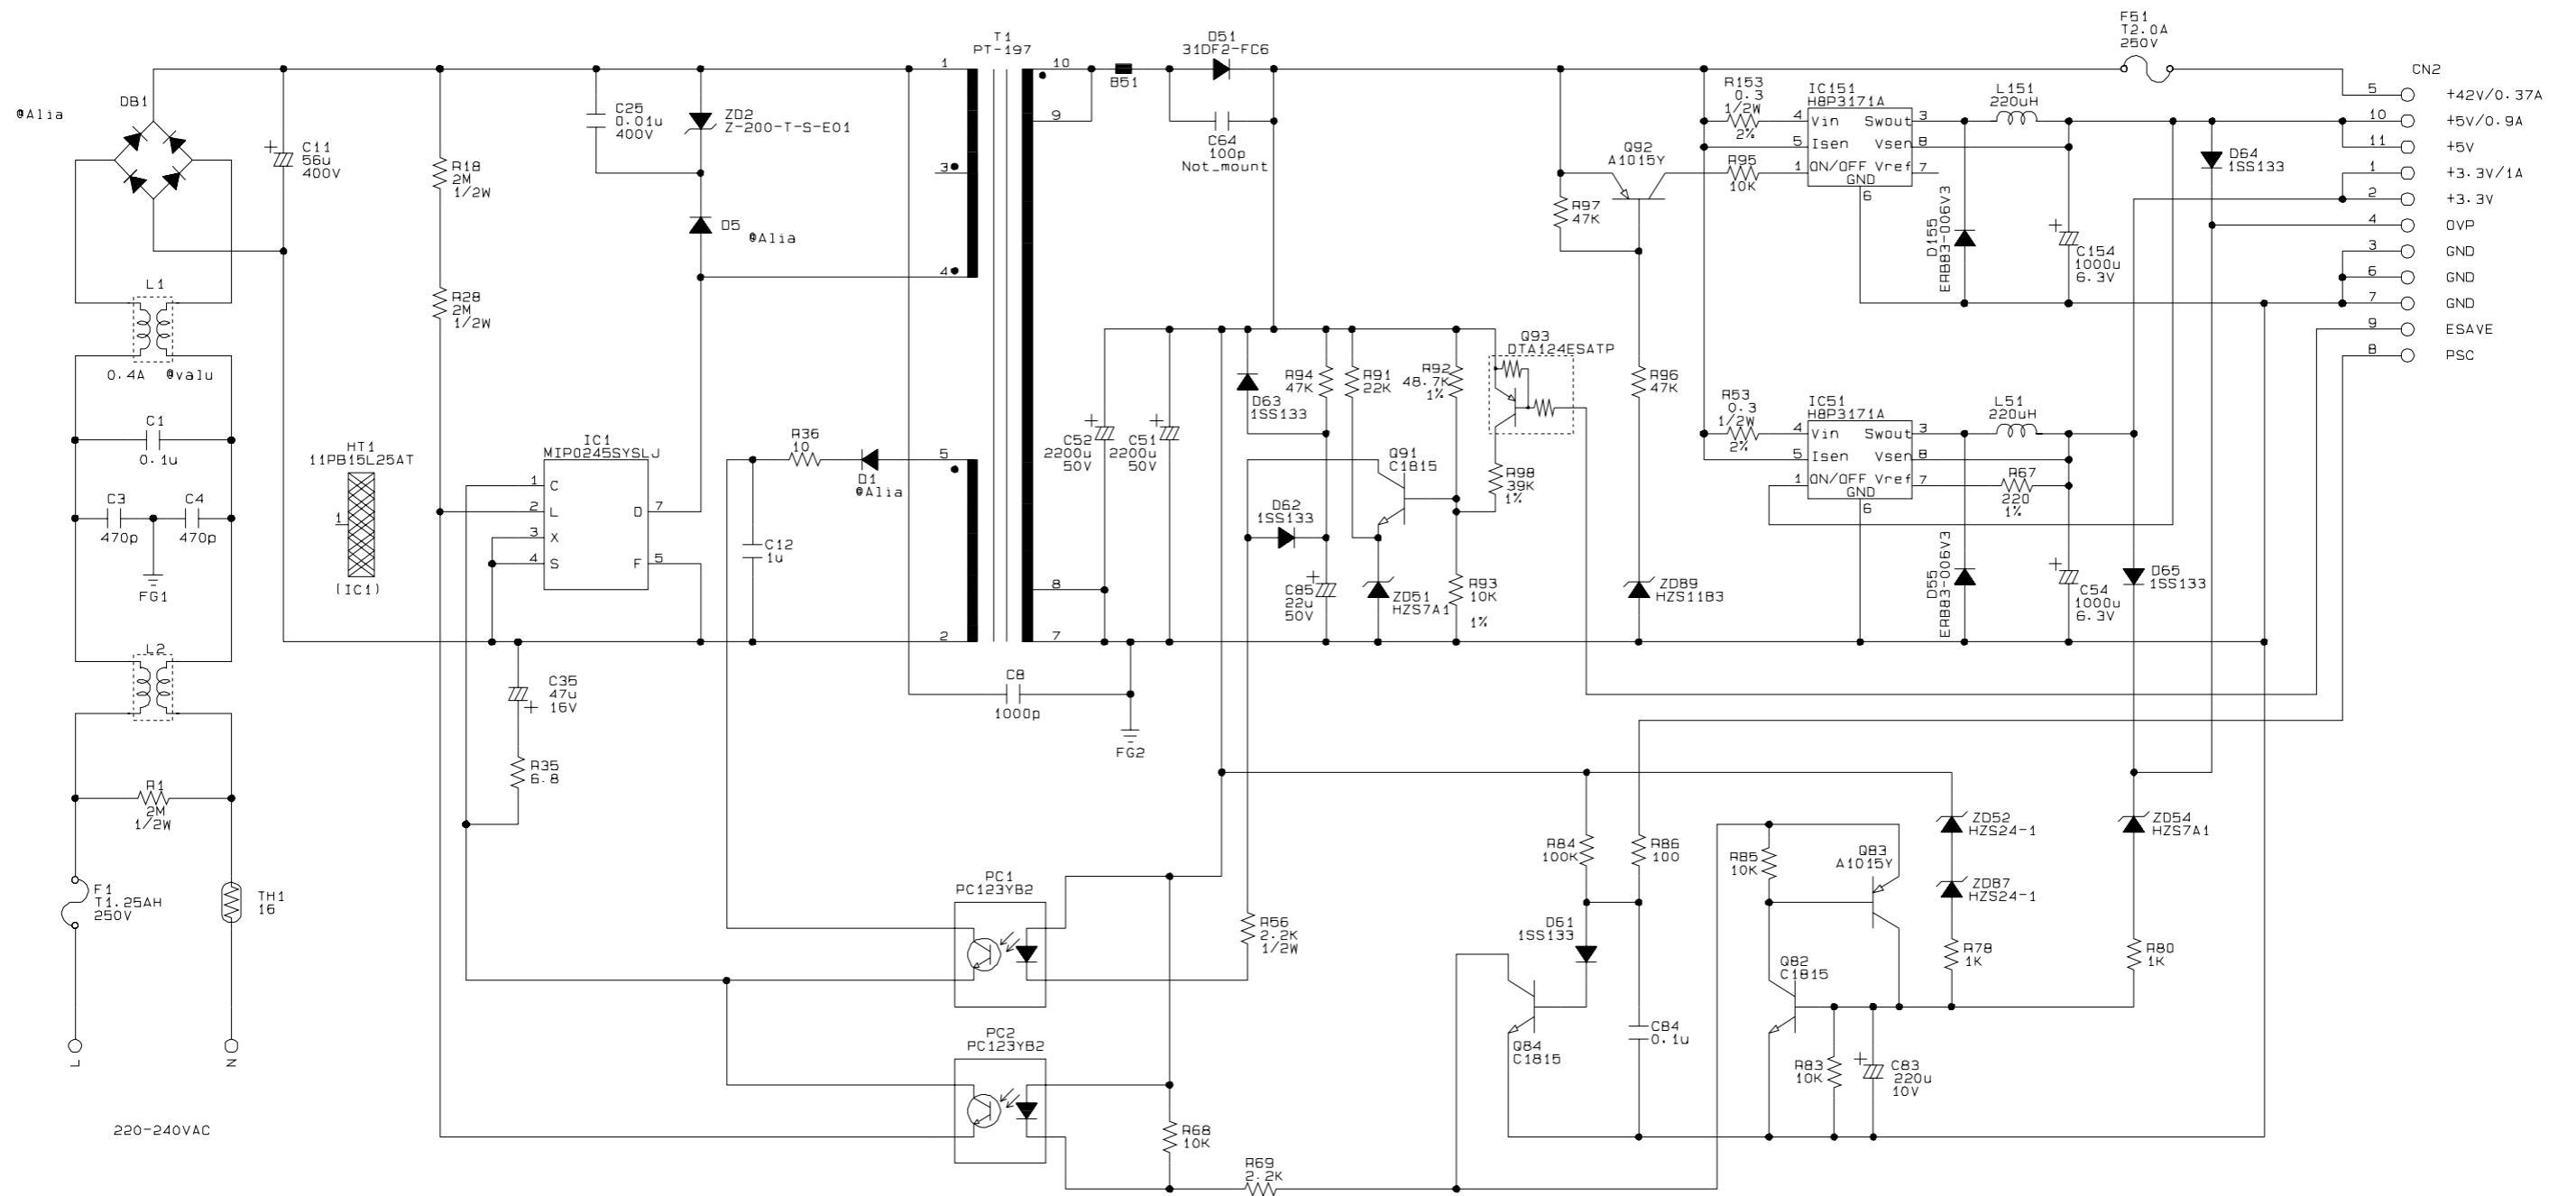

Model: PM-D750, Stylus Photo R300/310  
 Board: C536PSB  
 Rev. : C  
 Sheet: 1/1

Model: Stylus Photo R300/310  
 Board: C536PSE  
 Rev. : D  
 Sheet: 1/1